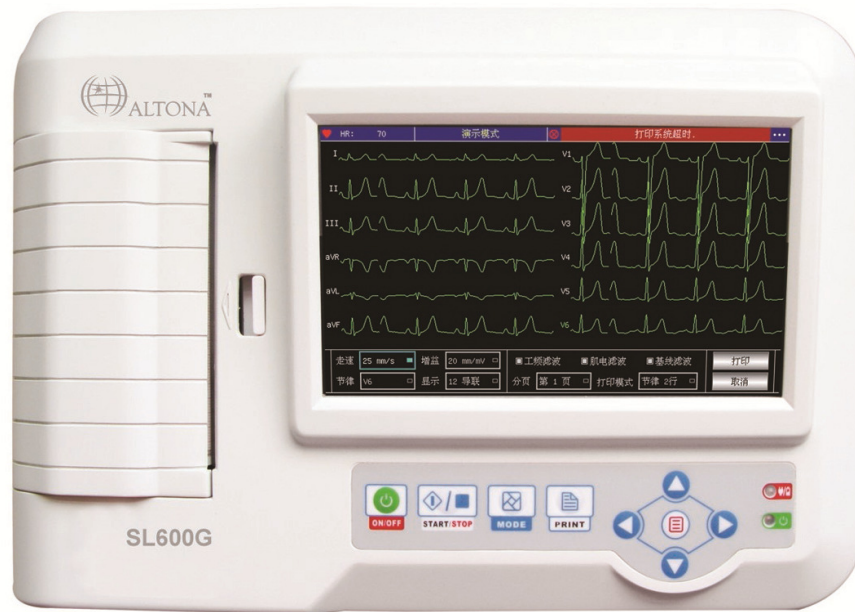

SL 600G- ALTONA ECG 6 CHANNEL MACHINE

FEATURES:

- 7" TFT COLOR TOUCH SCREEN
- The Device can record real time clear and exact six channel ECG waveform and remark continually.
- The remark includes: Lead sign, sensitivity, paper speed, filter etc.
- The power supply includes both AC/DC.
- This instrument can store more than 1000 pieces patients data, more convenient for data review and statistic.
- This device has inbuilt printer function.